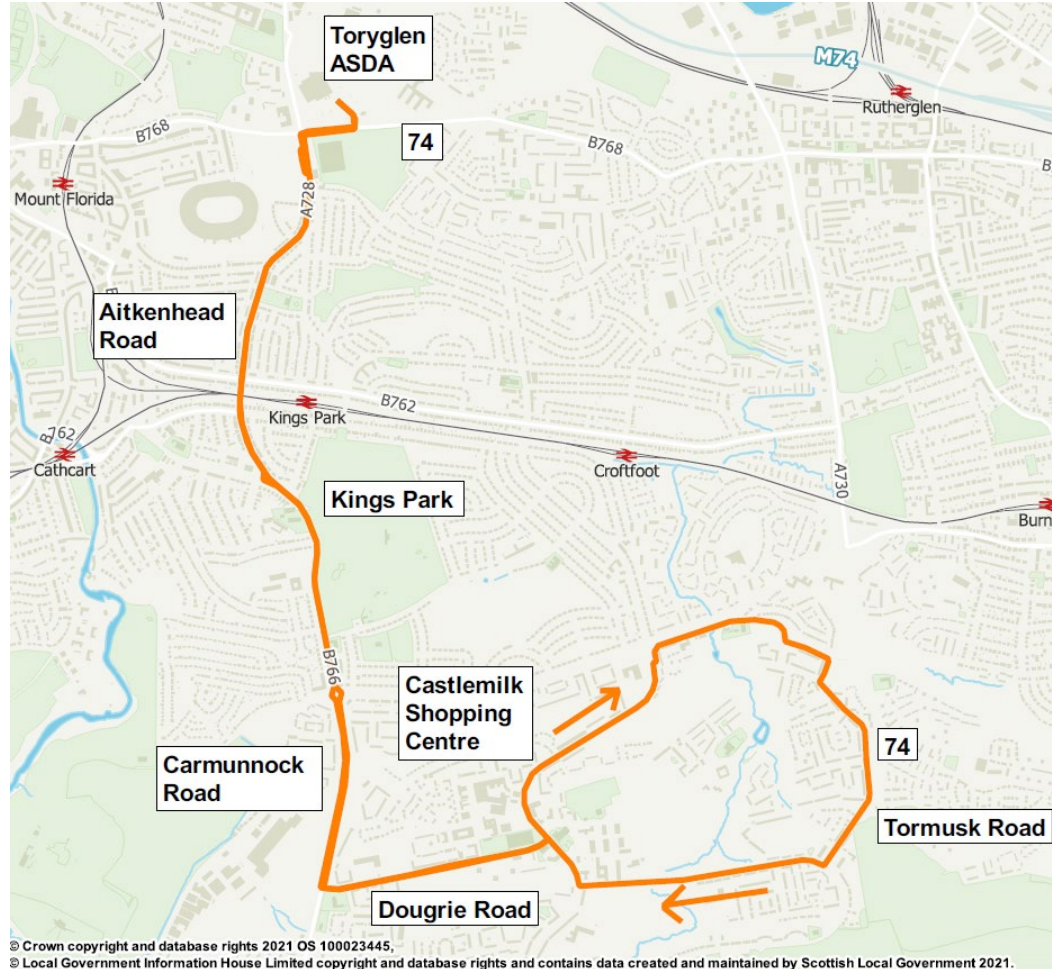

Whilst every effort will be made to adhere to the scheduled times, the Partnership disclaims any liability in respect of loss or inconvenience arising from any failure to operate journeys as published, changes in timings or printing errors.

Bus Timetable
From 11 July 2021

74

Toryglen Castlemilk

© Crown copyright and database rights 2021 OS 100023445.
© Local Government Information House Limited copyright and database rights and contains data created and maintained by Scottish Local Government 2021.

For more information visit spt.co.uk

Alternatively, for all public transport enquiries, call: